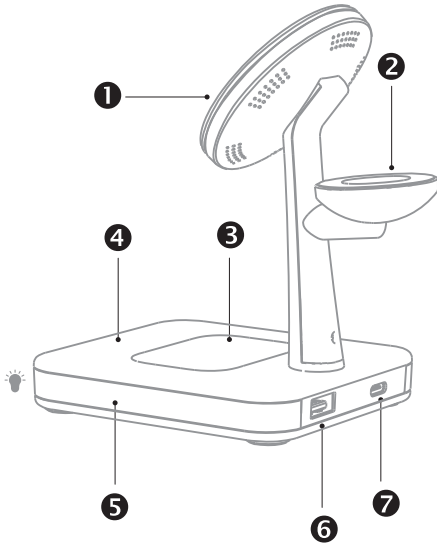

Flex Charge 4™ Wireless Charging Station Model FC4B/FC4W

Fast Charge Protocol Using the Included Fast Charge Adapter